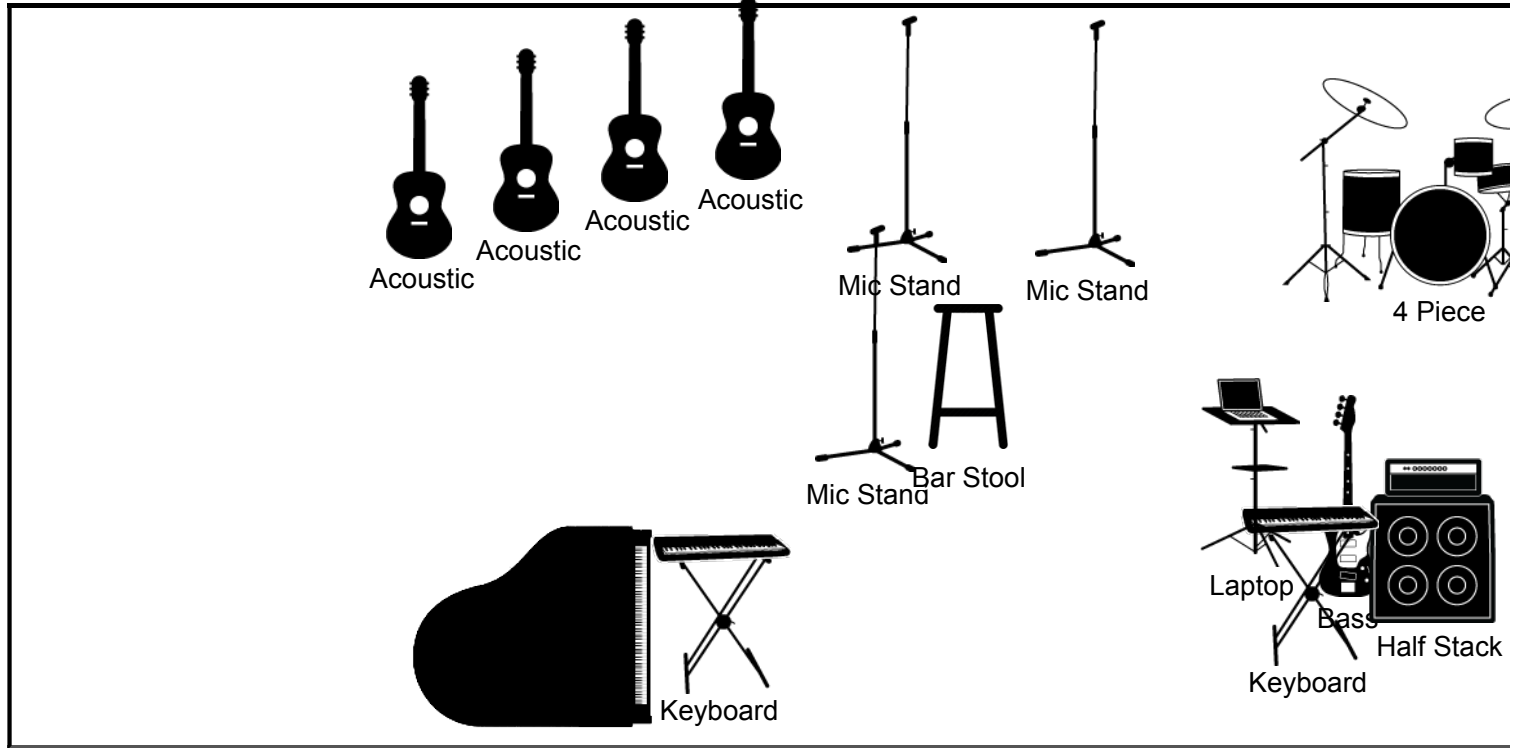

BAND NAME

VENUE

SHOW DATE / TIME

DEEANN 'STAY HERE SE

RED BOOTH

4.17.18

STAGE

Grand Piano

INPUT LIST

1	DEEANN VOX	9	CELLO	17	DRUMS
2	BGV 1 - VICTORIA	10	BASS D.I.	18	DRUMS
3	BGV 2 - SERENA	11	BASS CAB MIC	19	DRUMS
4	ACOUSTIC PIANO	12	BASS KEY STEREO D.I.	20	DRUMS
5	RHODES	13	BASS LAPTOP	21	DRUMS
6	VIOLIN 1	14	DRUMS OH L	22	DRUMS
7	VIOLIN 2	15	DRUMS OH R	23	CAJON
8	VIOLA	16	DRUMS KICK F	24	